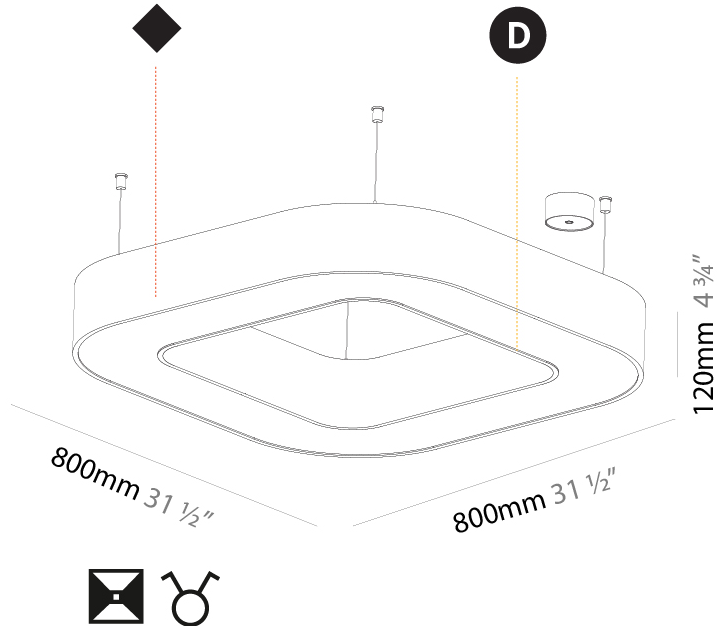

GENERAL

Series: Glorious
Subseries: Glorious Quantum
Brand: Prolicht
Division: Architectural
Mounting Type: Suspension
Mounting Location: Ceiling
Subcategory: Ambient

PHYSICAL

Shape: Square
Length (mm): 800
Length (in): 31 1/2
Width (mm): 800
Width (in): 31 1/2
Height (mm): 120
Height (in): 4 3/4
Max. Overall Height (mm): 2120
Max. Overall Height (in): 83 7/16
Light Distribution: Direct / Indirect
Weight (kg): 9.71
Weight (lbs): 21.44
Diffuser: PMMA - Opal or Micro-Prism
Fixture Finish: SSR / BKV / CWI / CRY / HAB / LAG / UFT / ITA / RUA / RUR / MIC / FTG / MYG / TWT / LOD / PUS / FRO / FUP / KIA / POP / BLS / SPG / MEY / GOH / GUM / CHC / COM / ABZ / JAG / OBR / MOS / ROR
Fixture Material: Aluminum

ELECTRICAL

Lamp Type: LED (Zhaga Standard)
Input Wattage (W): 40 / 20
Total Output Wattage (W): 48 / 38.4 (3500K)
Dimming: Non-Dimming / Phase Dimming (120Vac only) / 0-10V Dimming
Driver Included: Yes
Driver Location: Integrated
Driver Type: Constant Current - 120 / 277Vac
Driver Class: Class 2
Input Voltage (V): 120 - 277
Constant Current (MA): 350 / 800/400 (3500K)

LED

Color Temperature (°K): 3000 / 3500 / 4000
Max. Delivered Lumen (lm): 3690 / 3822 / 3900 Direct / 2560 / 2646 / 2700 Indirect
CRI: >80 CRI
Efficiency (%): 69.8
Lamp Life (hrs): 50000

OPTICAL

RATINGS AND CERTIFICATIONS

Certified By: Certified for North American Standards
IP rating: IP20